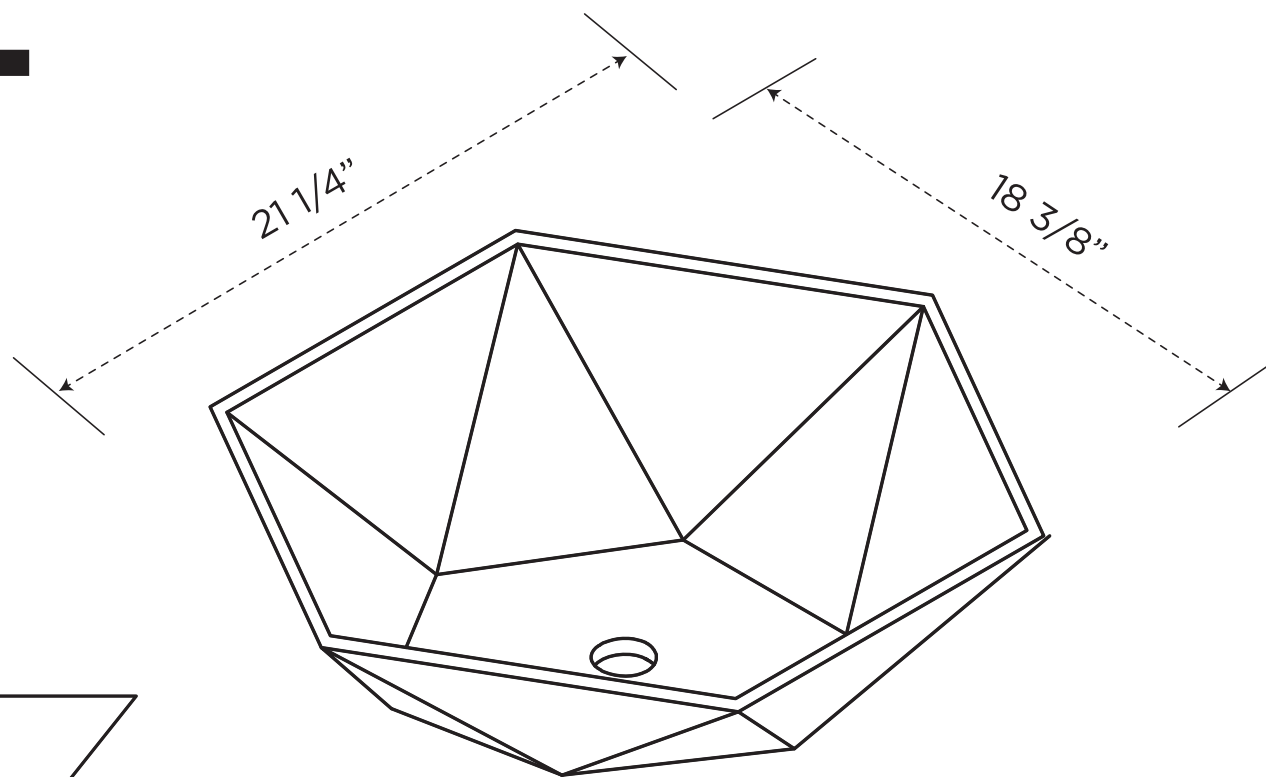

SPECIFICATIONS / TECHNICAL DATA

**MODERN HEXAGON
VESSEL**

21" X 21"

ATTENTION! Dimensions may vary by up to 3/8". It is highly recommended to pull all dimensions of actual model for installation and measuring purposes.