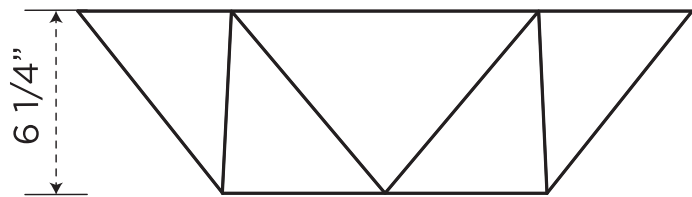

SPECIFICATIONS / TECHNICAL DATA

**MODERN HEXAGON
VESSEL**

21" X 21"

ATTENTION! Dimensions may vary by up to 3/8". It is highly recommended to pull all dimensions of actual model for installation and measuring purposes.